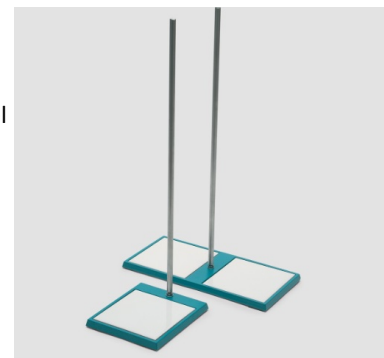

## Cast iron support with tile

### 170X360 mm

Made of cast iron, oven-painted with epoxy powder, supplied complete with rod in stainless steel or aluminum.

Equipped with two white ceramic tile.

Rubber pads placed under the base ensure greater stability during use.

#### Dimensions:

- Rod measurements (diameter x length mm):  $\varnothing$  12x600 mm
- Base size: 170x360 mm
- Tile: 2
- Base Weight: 4.4 Kg

Code	Description
4791041	Cast iron support with tile 170X360 mm