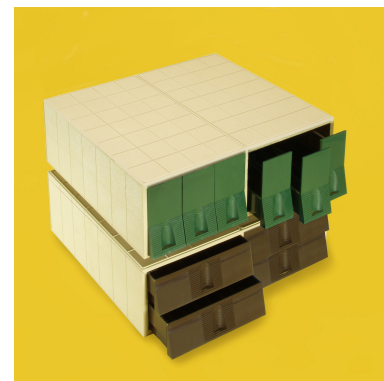

## ABS 4-drawer filing cabinet for inclusion rings or histological cassettes

#### ACCESSORIES:

02192142 - ABS Separator 32x89 mm for slides (Pack of 100 pcs)

02194142 - ABS Separator 32x51 mm for cassettes (Pack of 150 pcs)

The module cod. 02191083 is complete with 4 drawers to store:

**-756 rings for inclusion or 1148 histological cassettes.**

Packaging dimensions 569 x 559 x 202 mm

Weight Kg.6,65

Code	Description
02191083	ABS 4-drawer filing cabinet for inclusion rings or histological cassettes