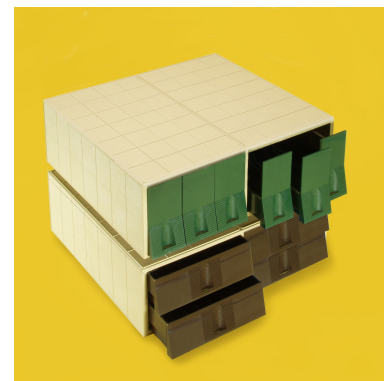

Classifiers for slides, rings or histological cassettes

Classifiers made of ABS with drawers, for histological rings or cassettes and for slides.

The design of the structure allows the overlapping of many units with both functional and aesthetic advantages.

Dimensions mm 510 x 458 x 130 H

ACCESSORIES:

02192142 - ABS Separator 32x89 mm for slides (Pack of 100 pcs)

02194142 - ABS Separator 32x51 mm for cassettes (Pack of 150 pcs)

Code	Description
02191083	ABS 4-drawer filing cabinet for inclusion rings or histological cassettes
02191084	ABS Classifier with 6 drawers for display cases