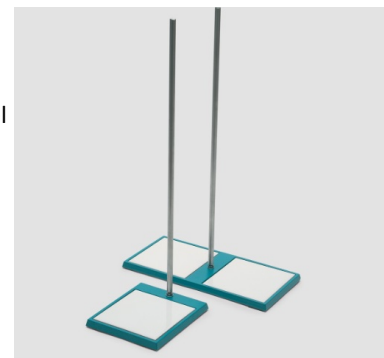

Cast iron support with tile

190X170 mm

Made of cast iron, oven-painted with epoxy powder, supplied complete with rod in stainless steel or aluminum.

Equipped with white ceramic tile.

Rubber pads placed under the base ensure greater stability during use.

On request available in other sizes

Dimensions:

- Rod measurements (diameter x length mm): \varnothing 12x600 mm
- Base size: 190x170 mm
- Tile: 1
- Base Weight: 2.4 Kg

Code	Description
4791037	Cast iron support with tile 190X170 mm