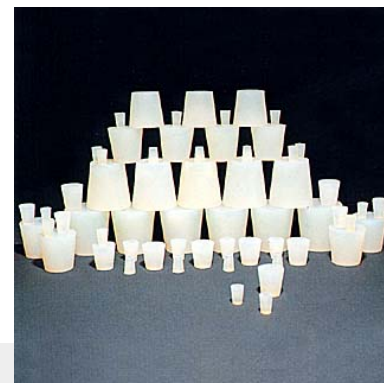

## Full conical silicone plugs

Caps used for their hypoallergenic characteristics for food or pharmacological solutions.

Temperature range -150 ° C / + 250 ° C

Hardness 35 Shore A

Code	Description	Diam.superiore mm	Diam.inferiore mm	Altezza mm	Conf.
4466501	Full conical silicone plug No. 1	9	6	18	10
4466502	Full conical silicone plug No. 2	12	9	18	10
4466503	Full conical silicone plug No. 3	14	11	18	10
4466504	Full conical silicone plug No. 4	18	13	22	10
4466505	Full conical silicone plug No. 5	23	16	26	10
4466506	Full conical silicone plug No. 6	30	21	30	10
4466507	Full conical silicone plug No. 7	32	25	34	5
4466508	Full conical silicone plug No. 8	37	28	38	5
4466509	Full conical silicone plug No. 9	42	32	42	5
4466510	Full conical silicone plug No. 10	45	34	45	5
4466511	Full conical silicone plug No. 11	48	37	50	5
4466512	Full conical silicone plug No. 12	54	42	53	5
4466513	Full conical	60	43	60	5

Code	Description	Diam.superiore mm	Diam.inferiore mm	Altezza mm	Conf.
	silicone plug No. 13				
4466514	Full conical silicone plug No. 14	70	50	67	1
4466515	Full conical silicone plug No. 15	70	57	70	1
4466516	Full conical silicone plug No. 16	75	60	70	1
4466517	Full conical silicone plug No. 17	80	67	70	1
4466518	Full conical silicone plug No. 18	85	71	70	1
4466519	Full conical silicone plug No. 19	100	86	70	1
4466520	Full conical silicone plug No. 20	105	90	70	1
4466521	Full conical silicone plug No. 21	120	100	90	1
446652B	Full conical silicone plug No. 2B	13	10	18	10
446653B	Full conical silicone plug No. 3B	16	12	20	10
446654B	Full conical silicone plug No. 4B	20	14	24	10
446655B	Full conical silicone plug No. 5B	26	19	28	10